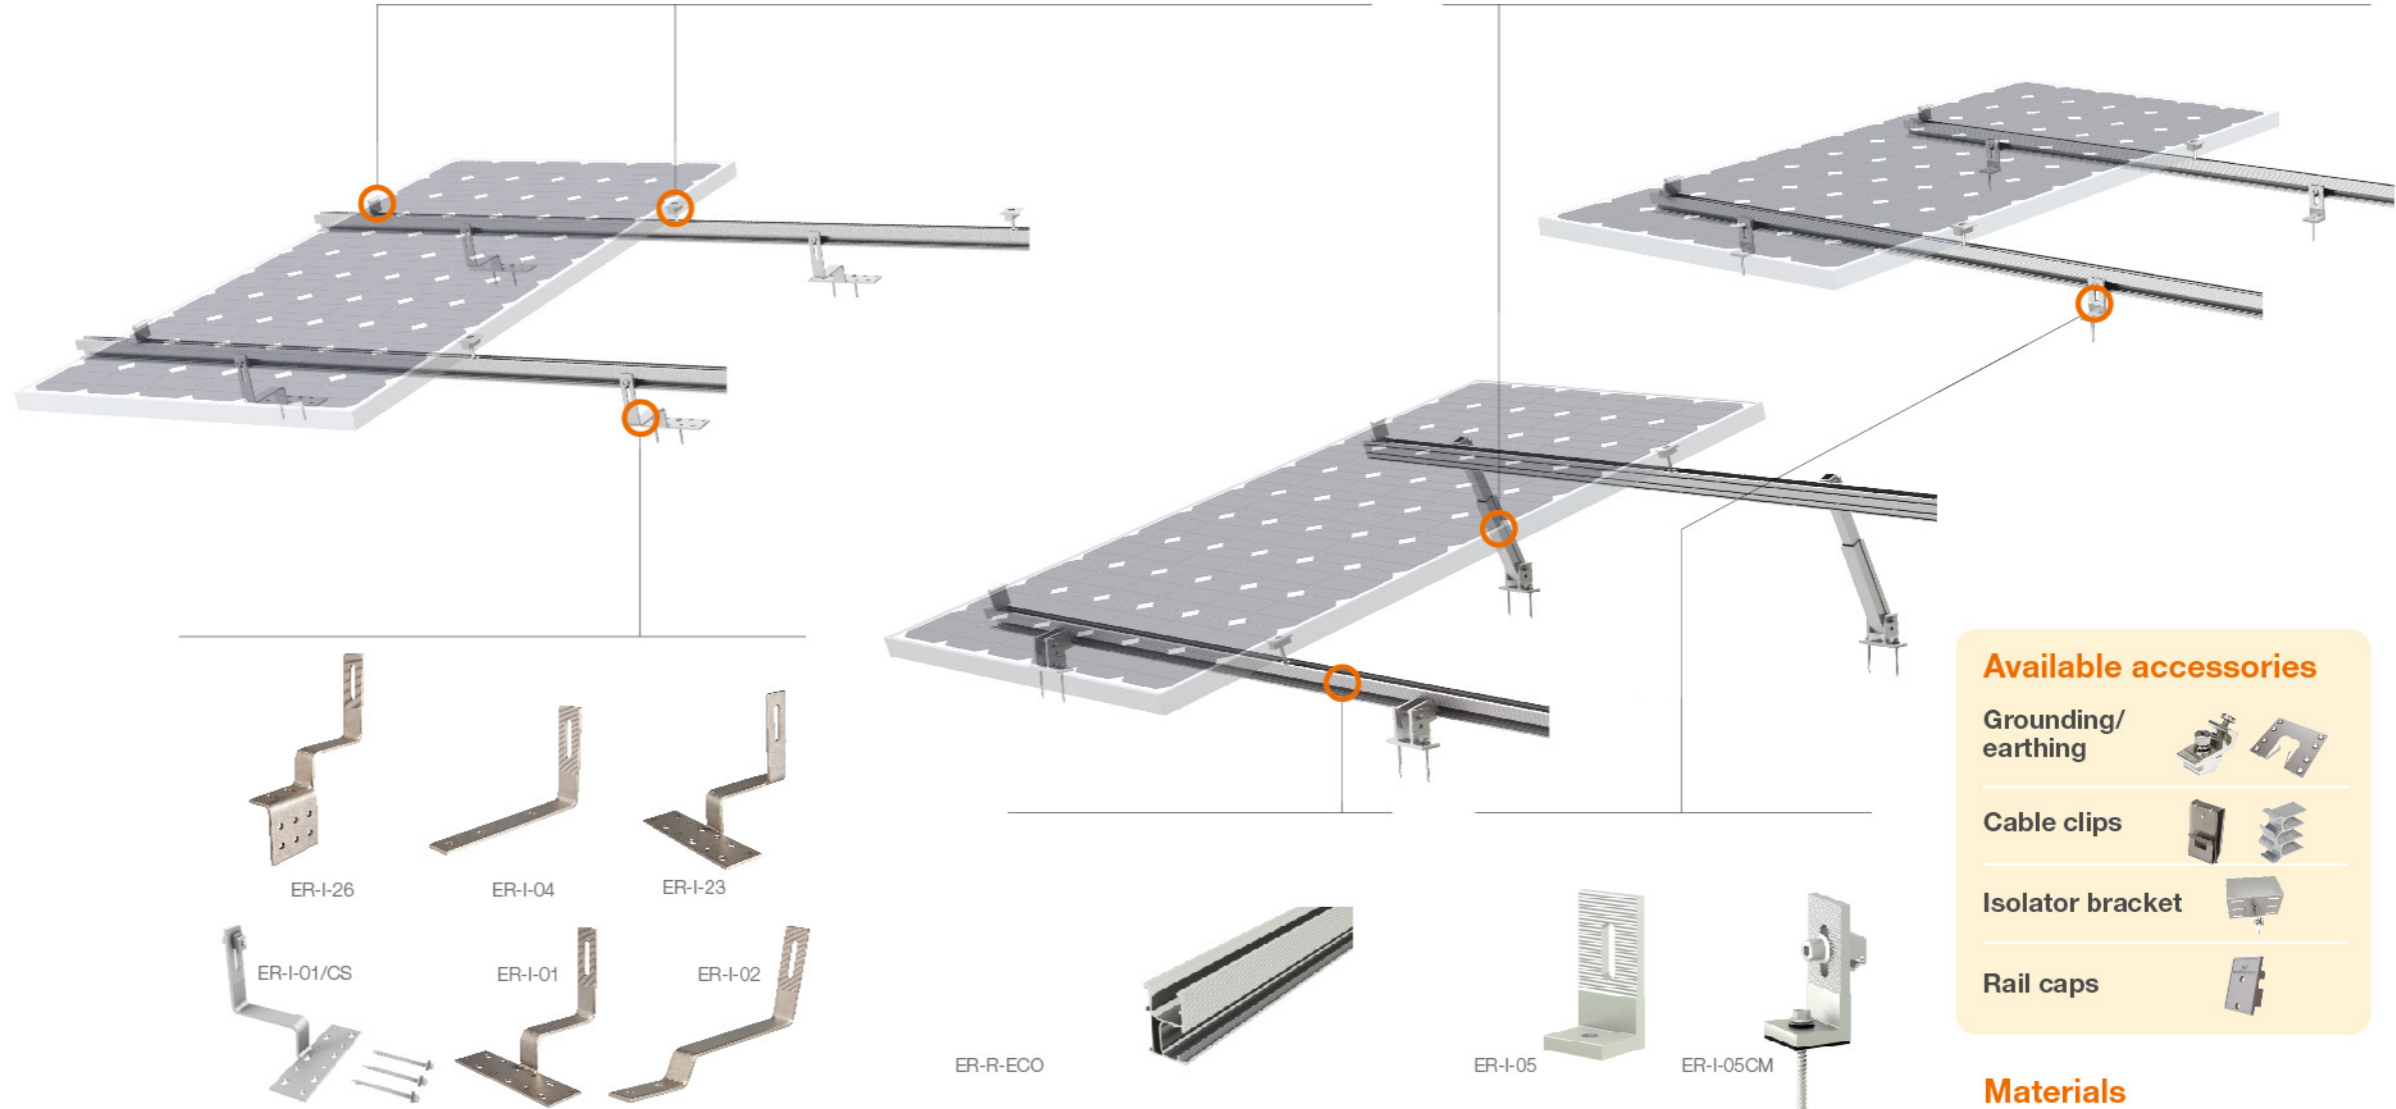

Tile interface

SolarRoof has high quality stainless steel roof hooks which are suitable for most types of tiled roofs. Side mounted or landscape tile interfaces can be used to cater for special mounting needs. Roof hook extenders are also part of the range for installations on high corrugation tiles such as Spanish tiles.

ER-R-ECO

Specifically developed to achieve larger spans, the SolarRoof ECO-Rail has reduced the number of required fixings. The ECO-Rails have two patented Z-Module channels with one at top for panel mounting and the second on side for panel mounting and the second on side for connecting to the roof interface. The ECO-Rail comes in 2100, 3150 and 4200mm lengths.

Tin interface

The robust aluminium L-feet, which provides a height adjustment of almost 30mm, is designed for corrugated and trimdek type tin roofs. It comes with a Z-Module or Click Module plus bolt preassembled, with a screw which includes bonded sealing washer plus an EPDM rubber pad.

Available accessories

- Grounding/earthing
- Cable clips
- Isolator bracket
- Rail caps

Materials

AL6005-T5 | SUS304

Contact us or one of our qualified resellers for a personalised quotation today.

10 Year Warranty* **Commercial** **Residential**

International Patent PCT/AU2009/000616

*see Clenergy PV-ezRack warranty for further details