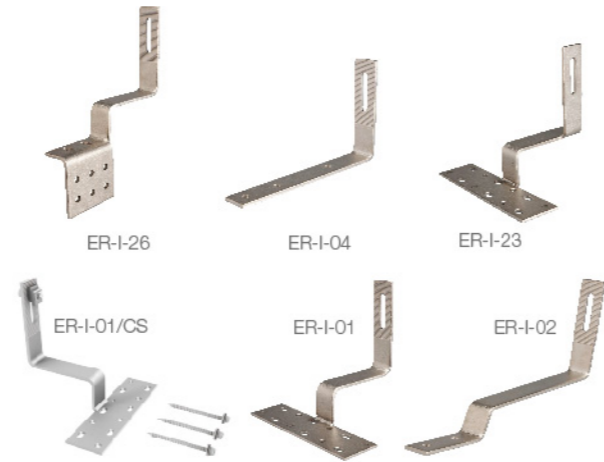

Tile interface

SolarRoof has high quality stainless steel roof hooks which are suitable for most types of tiled roofs. Side mounted or landscape tile interfaces can be used to cater for special mounting needs. Roof hook extenders are also part of the range for installations on high corrugation tiles such as Spanish tiles.

ER-R-ECO

Specifically developed to achieve larger spans, the SolarRoof ECO-Rail has reduced the number of required fixings. The ECO-Rails have two patented Z-Module channels with one at top for panel mounting and the second on side for panel mounting and the second on side for connecting to the roof interface. The ECO-Rail comes in 2100, 3150 and 4200mm lengths.

Tin interface

The robust aluminium L-feet, which provides a height adjustment of almost 30mm, is designed for corrugated and trimdek type tin roofs. It comes with a Z-Module or Click Module plus bolt preassembled, with a screw which includes bonded sealing washer plus an EPDM rubber pad.

Available accessories

- Grounding/earthing
- Cable clips
- Isolator bracket
- Rail caps

Materials

AL6005-T5 | SUS304

Contact us or one of our qualified resellers for a personalised quotation today.

10 Year Warranty* **Commercial** **Residential**

International Patent PCT/AU2009/000616

*see Clenergy PV-ezRack warranty for further details